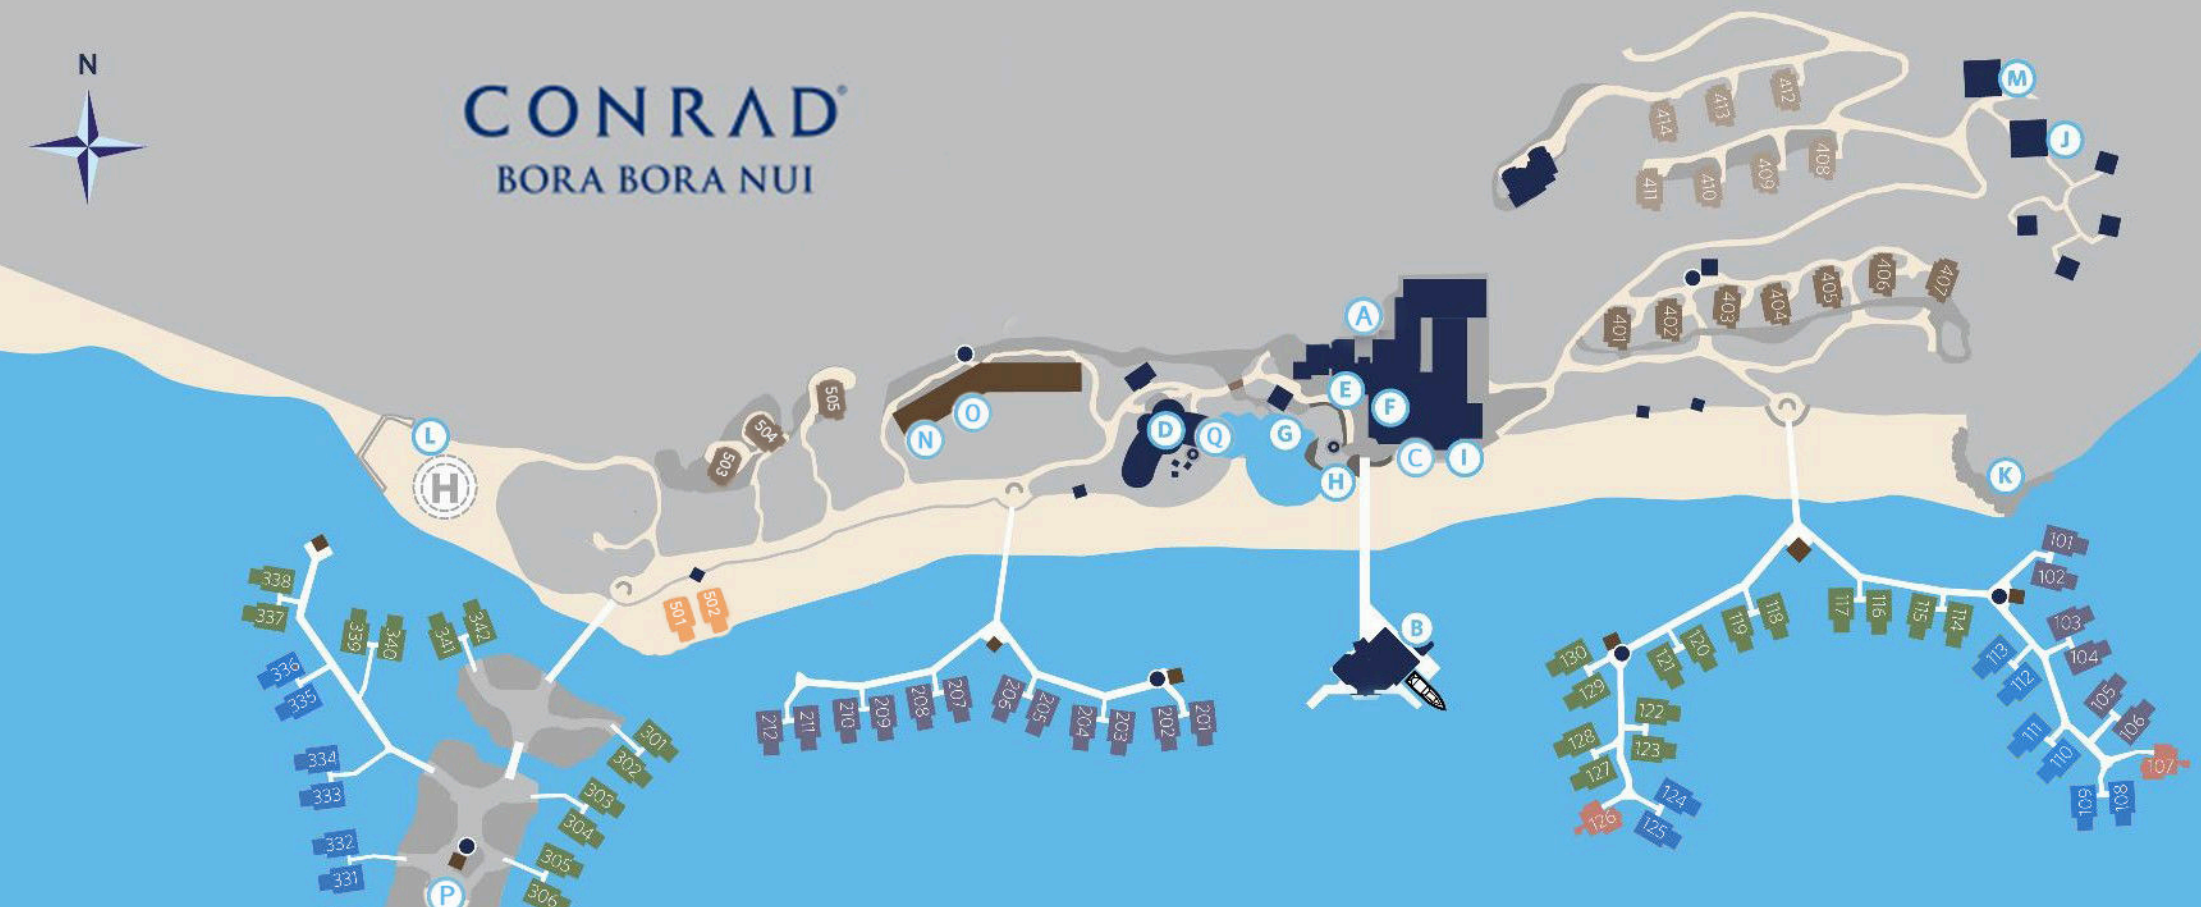

# CONRAD<sup>®</sup>

BORA BORA NUI

- 9 LAGOON VIEW SUITES
  - 10 GARDEN VILLAS
  - 7 HORIZON VIEW VILLAS
  - 2 BEACH POOL VILLA
  - 34 OVERWATER VILLAS
  - 32 DELUXE OVERWATER VILLAS
  - 16 POOL OVERWATER VILLAS
  - 2 ROYAL OVERWATER VILLAS
  - 2 PRESIDENTIAL OVERWATER VILLAS
- A - Lobby
  - B - Lounge Bar
  - C - Shops
  - D - Tamure Grill Restaurant
  - E - Banyan Restaurant
  - F - Iriatai Restaurant & Bar
  - G - Swimming Pool
  - H - Water Sports
  - I - Conference Rooms
  - J - Hina Spa
  - K - Black Rocks Beach
  - L - Heliport
  - M - Wedding Chapel
  - N - Tamari'i Kids Club
  - O - Fitness Centre
  - P - Mini-Golf
  - Q - Pool Bar