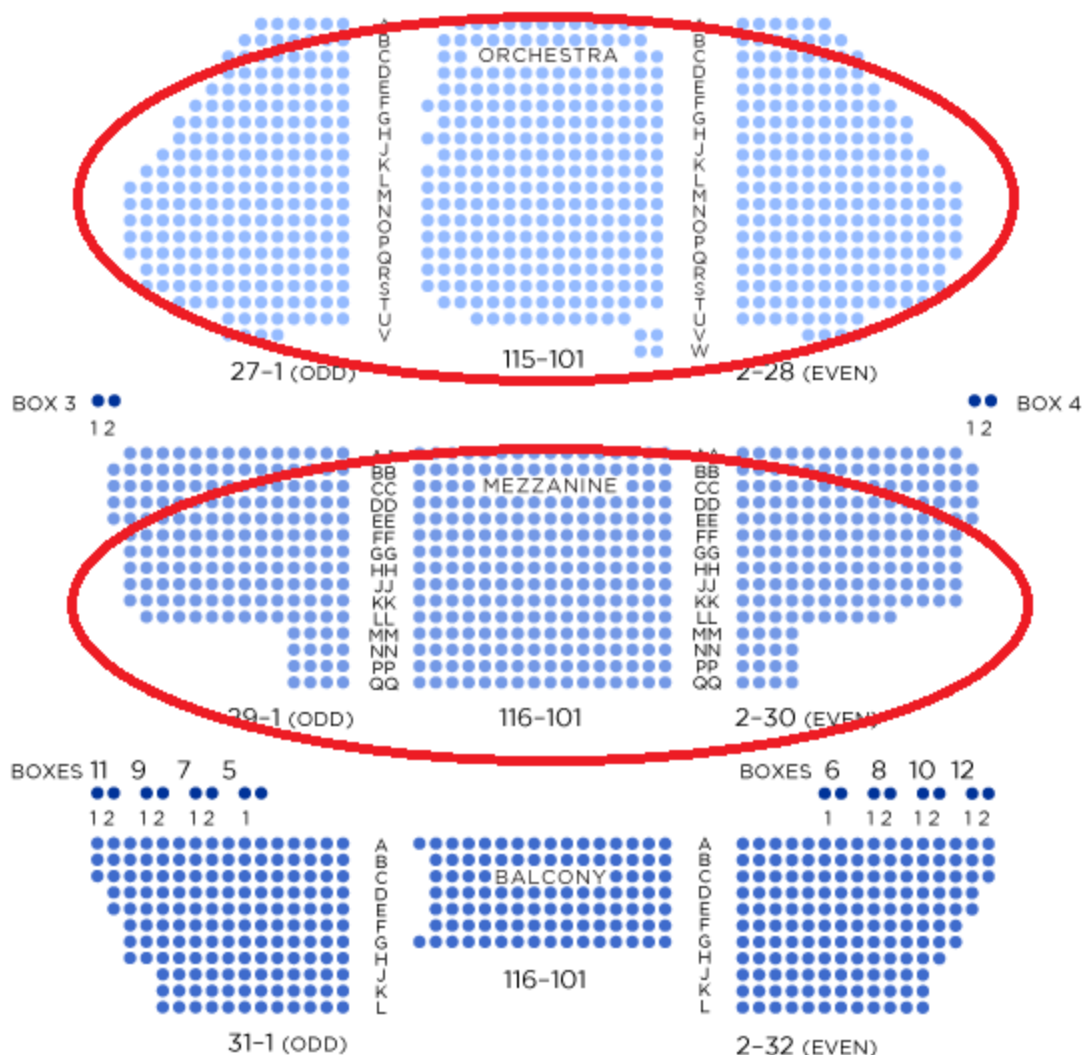

# NEW AMSTERDAM THEATRE

## STAGE

Mezzanine Row AA Overhangs Orchestra Row P  
Balcony Row A Overhangs Mezzanine Row DD

This map is subject to change