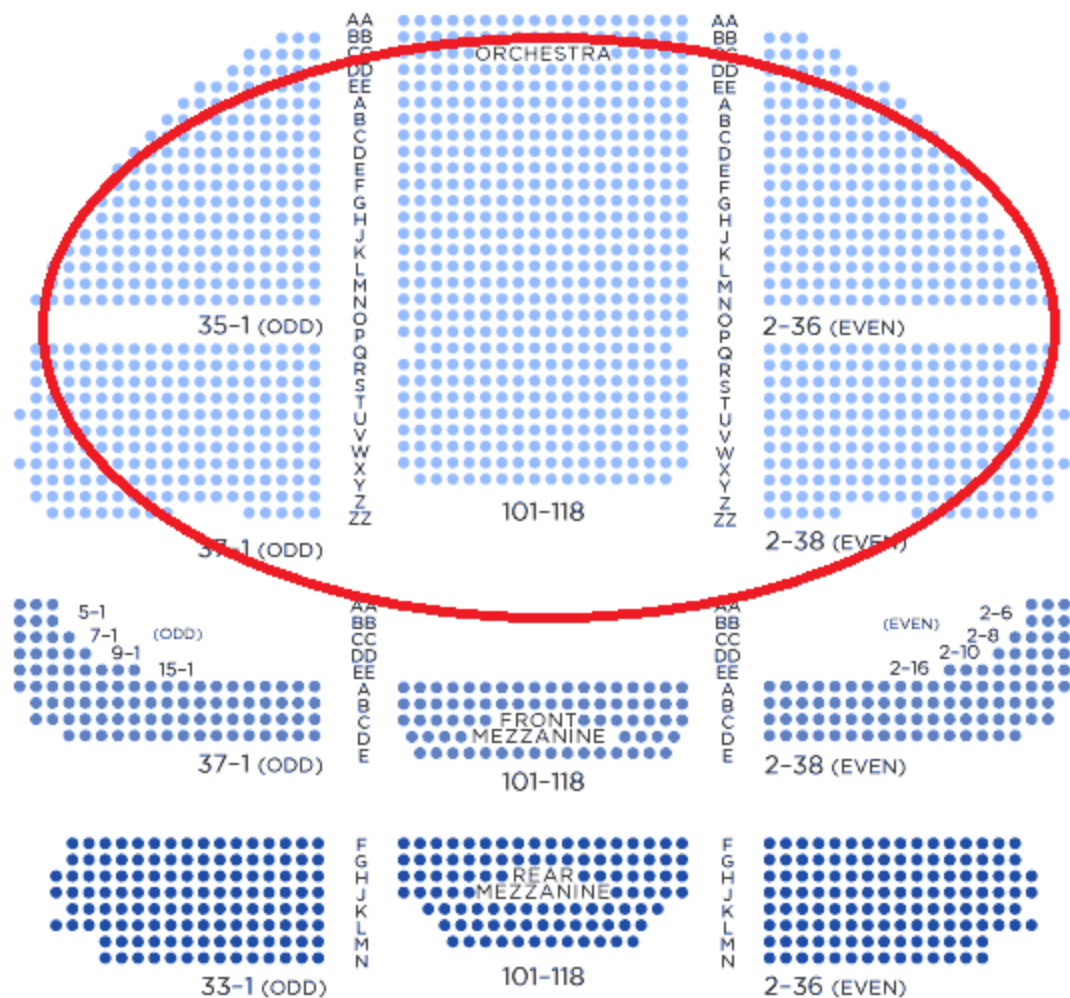

GERSHWIN THEATRE

STAGE

Front Mezzanine Row A Overhangs Orchestra Row O

This map is subject to change