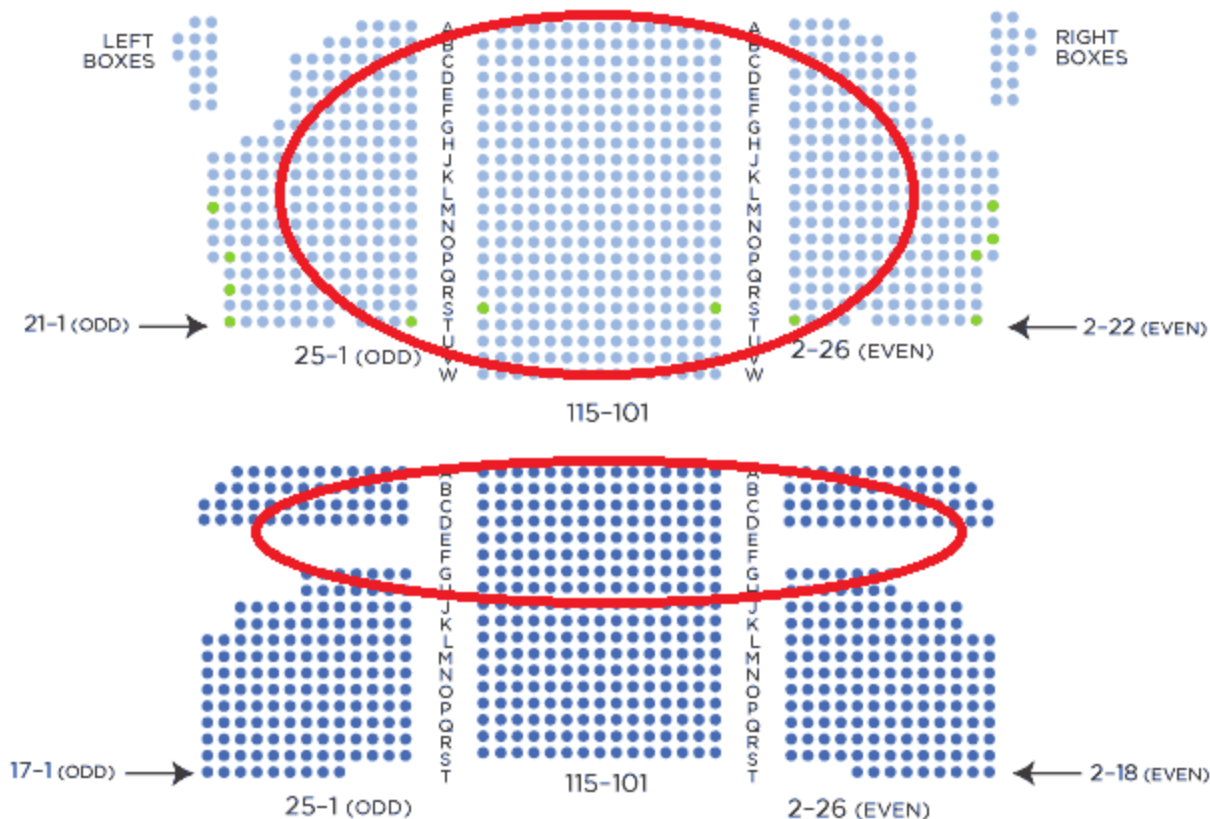

AL HIRSCHFELD THEATRE

STAGE

Mezzanine Row A Overhangs 12th Row Orchestra

● Aisle Seat with Folding Armrest ● Wheelchair Viewing

This map is subject to change