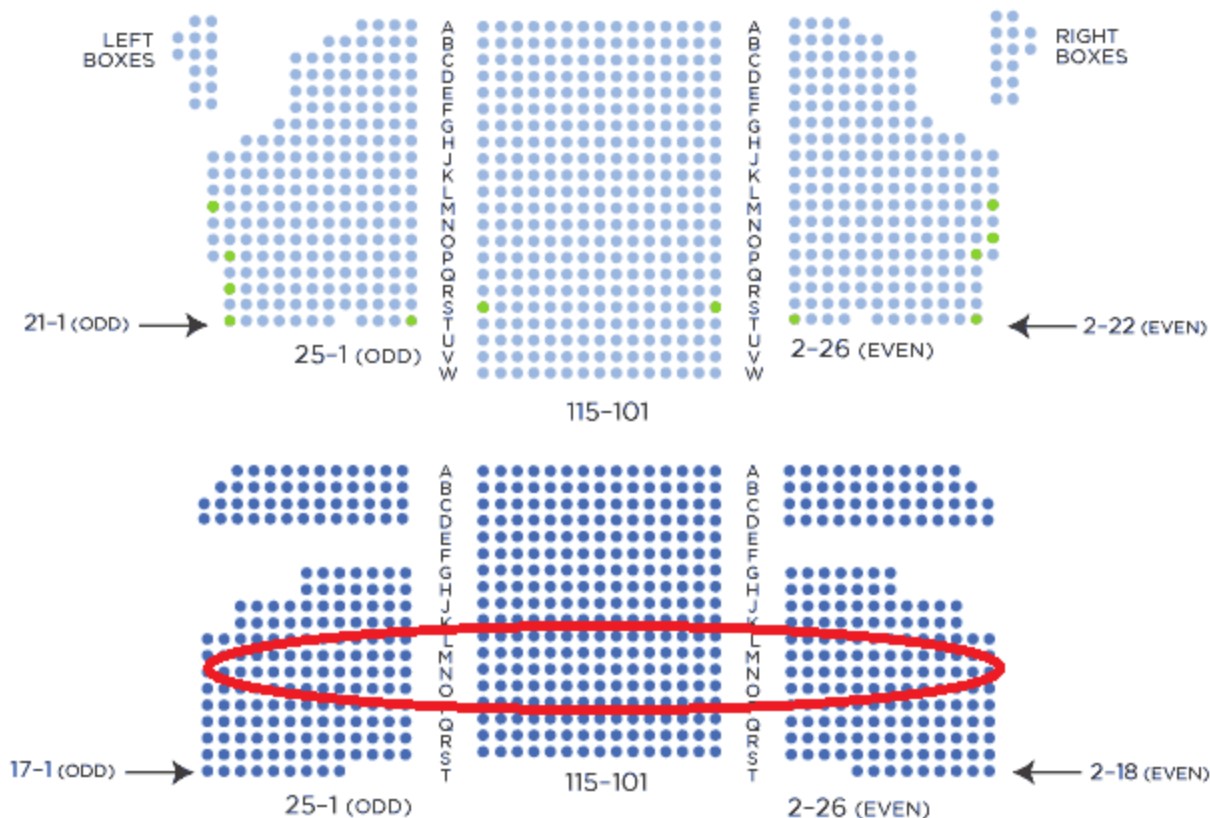

AL HIRSCHFELD THEATRE

STAGE

Mezzanine Row A Overhangs 12th Row Orchestra

● Aisle Seat with Folding Armrest ● Wheelchair Viewing

This map is subject to change